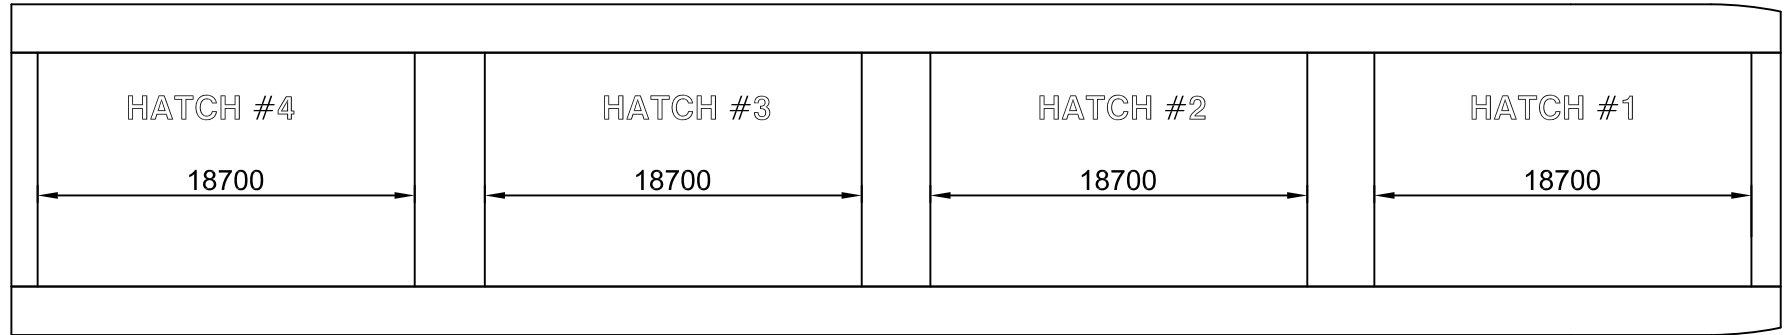

HOLD PROFILE

TANKTOP

HATCH LAYOUT

M/V "VOLARIS-52"  
POCKET PLAN