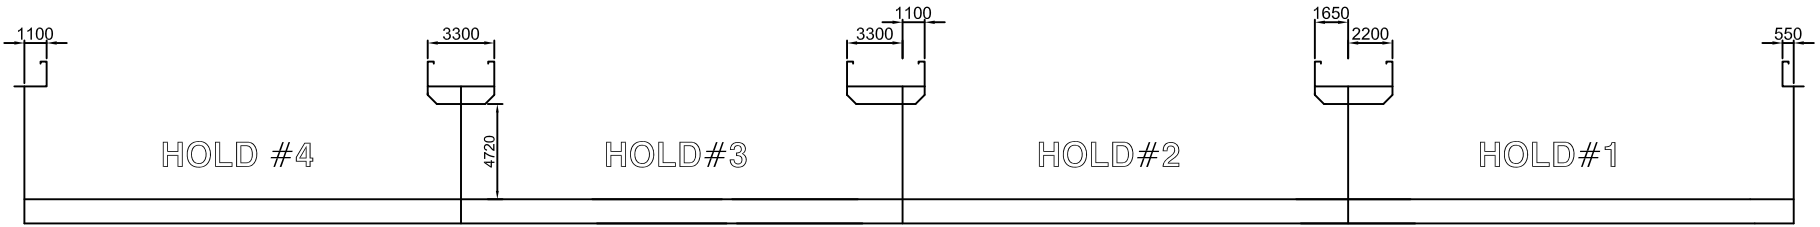

HOLD PROFILE

TANKTOP

HATCH LAYOUT

M/V "VOLARIS-52"  
POCKET PLAN