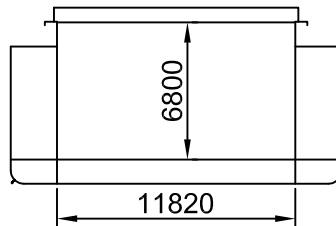

HOLD PROFILE

TANKTOP

HATCH LAYOUT

M/V "VOLARIS-52"  
POCKET PLAN