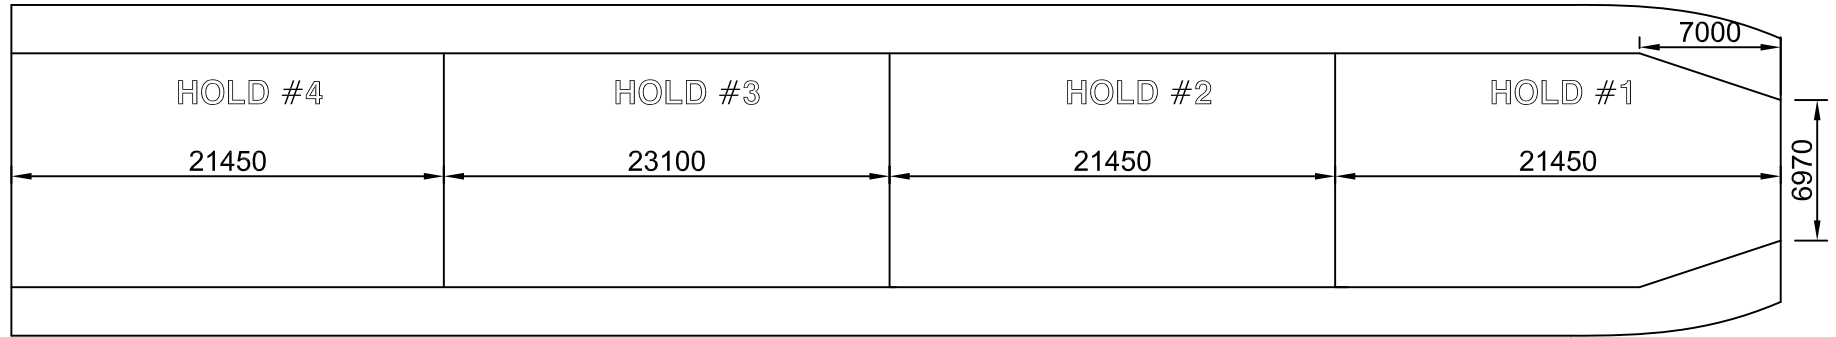

HOLD PROFILE

TANKTOP

HATCH LAYOUT

M/V "VOLARIS-52"  
POCKET PLAN