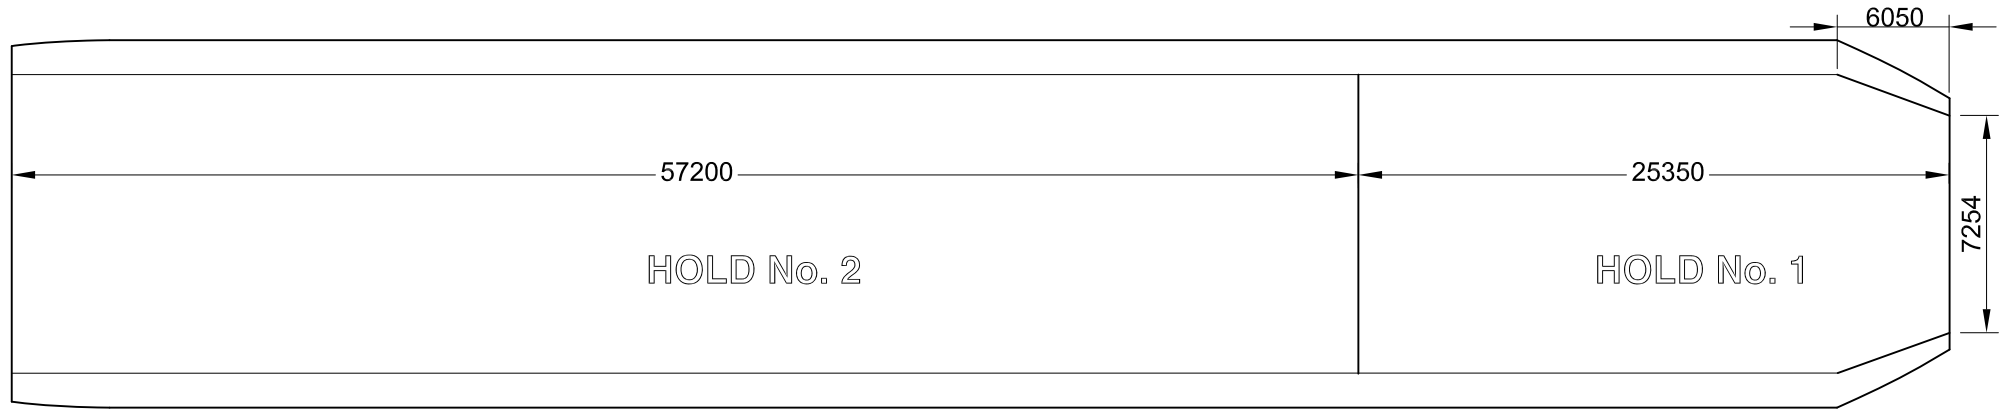

HOLD PROFILE

TANKTOP

HATCH LAYOUT

M/V "GELMOND 3"  
POCKET PLAN