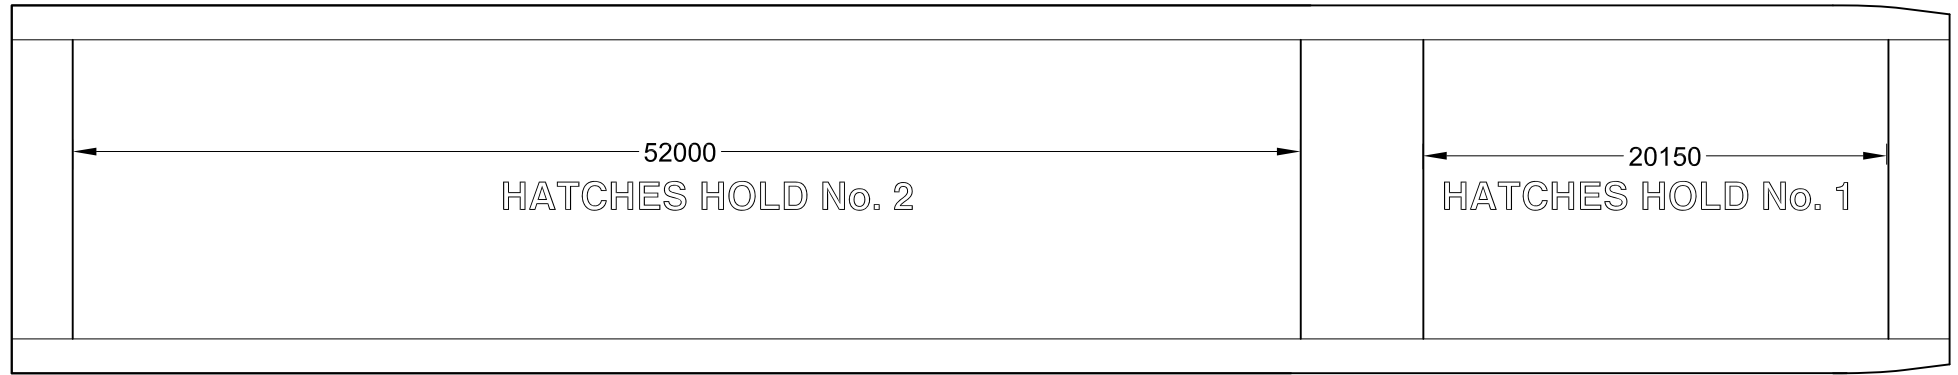

HOLD PROFILE

TANKTOP

HATCH LAYOUT

M/V "GELMOND 3"  
POCKET PLAN