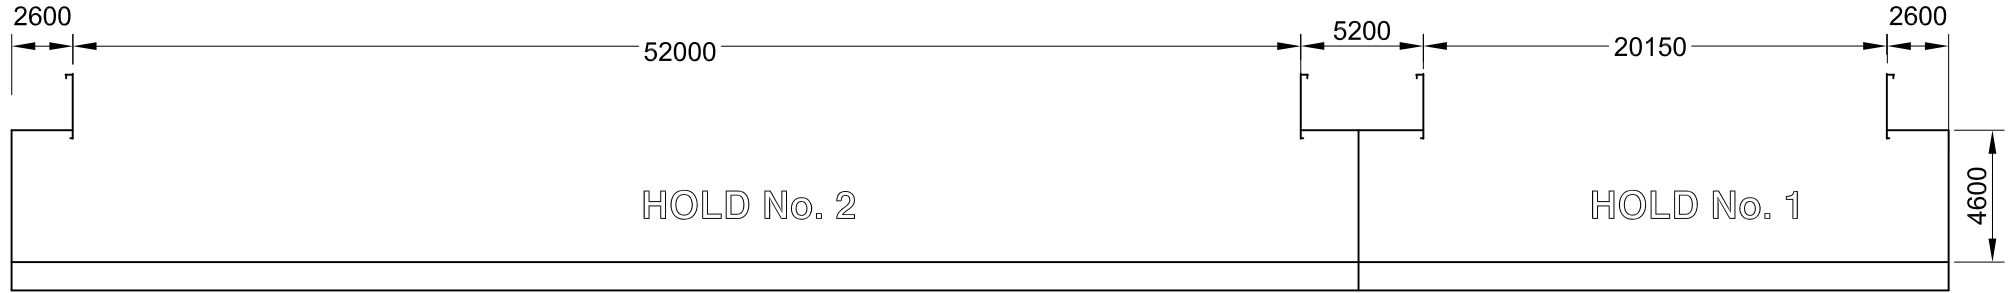

HOLD PROFILE

TANKTOP

HATCH LAYOUT

M/V "GELMOND 3"  
POCKET PLAN