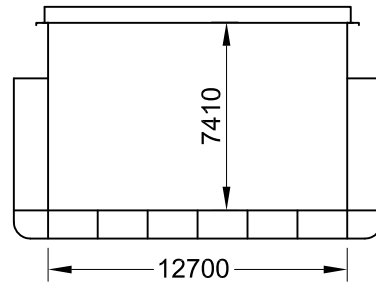

HOLD PROFILE

TANKTOP

HATCH LAYOUT

M/V "GELMOND 3"  
POCKET PLAN