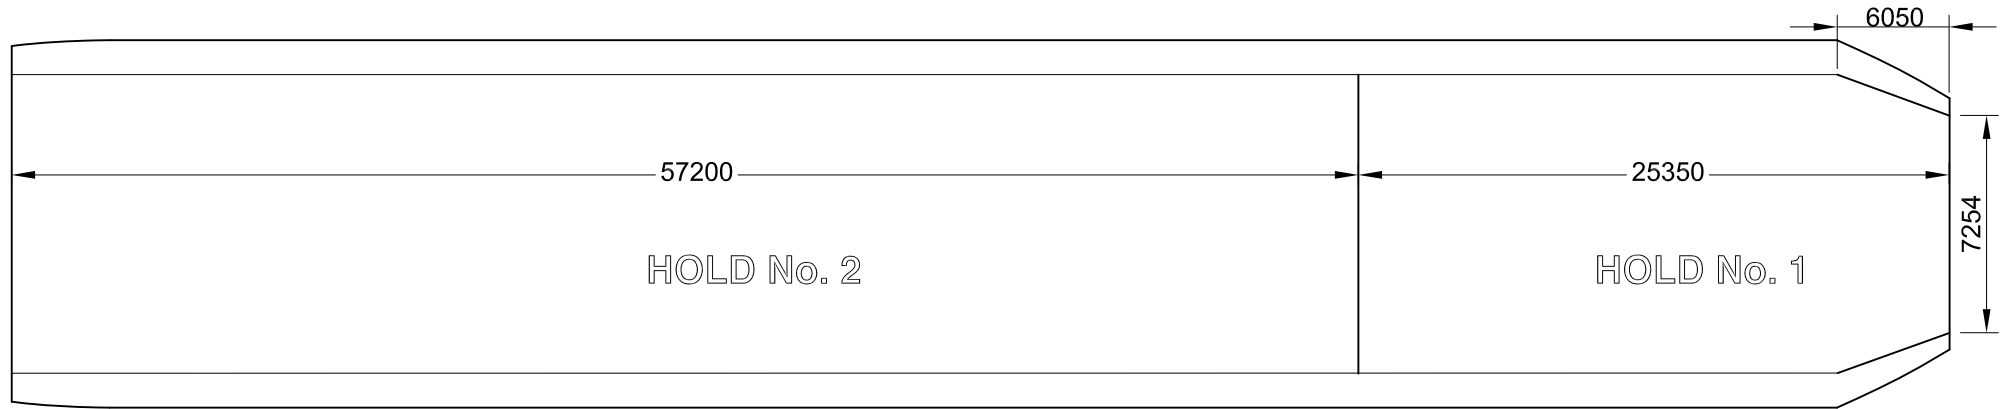

HOLD PROFILE

TANKTOP

HATCH LAYOUT

M/V "GELMOND 1"  
POCKET PLAN