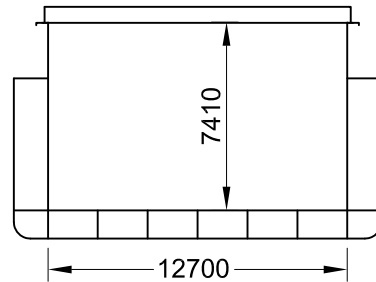

HOLD PROFILE

TANKTOP

HATCH LAYOUT

M/V "GELMOND 1"  
POCKET PLAN