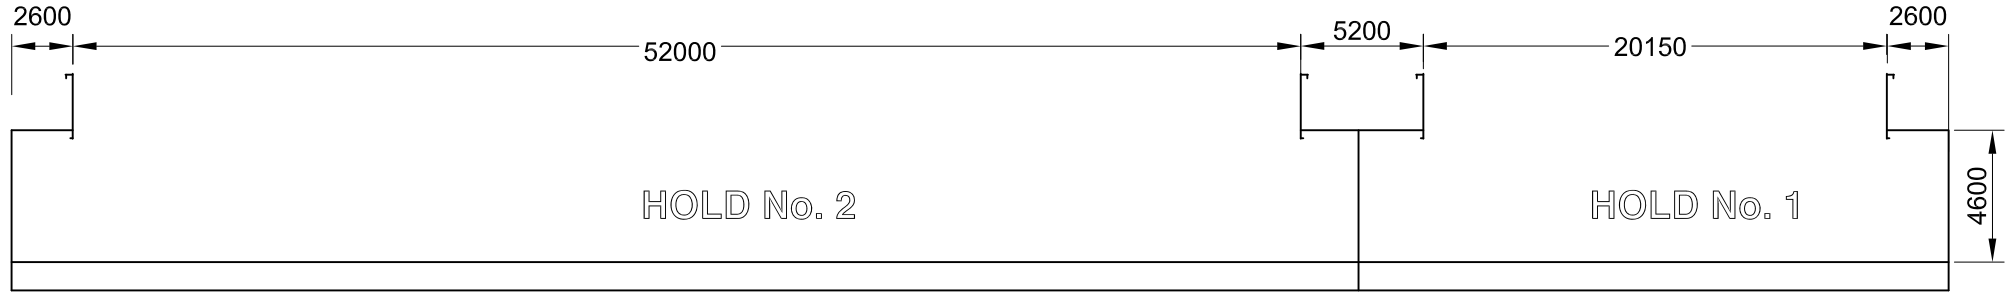

HOLD PROFILE

TANKTOP

HATCH LAYOUT

M/V "GELMOND 1"  
POCKET PLAN