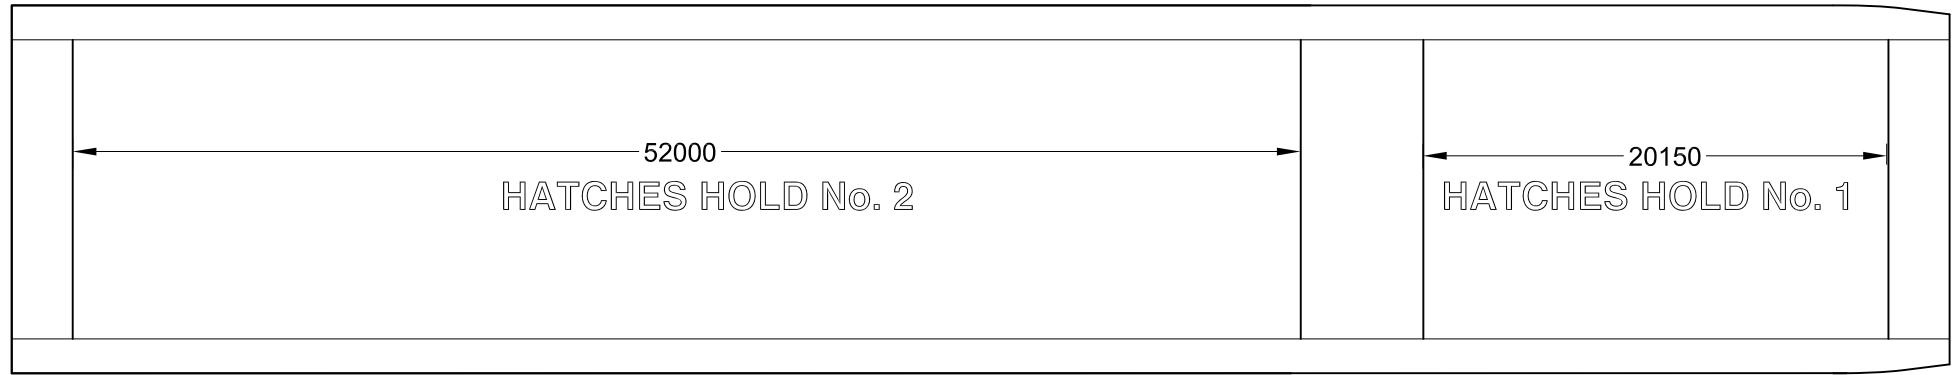

HOLD PROFILE

TANKTOP

HATCH LAYOUT

M/V "GELMOND 1"  
POCKET PLAN