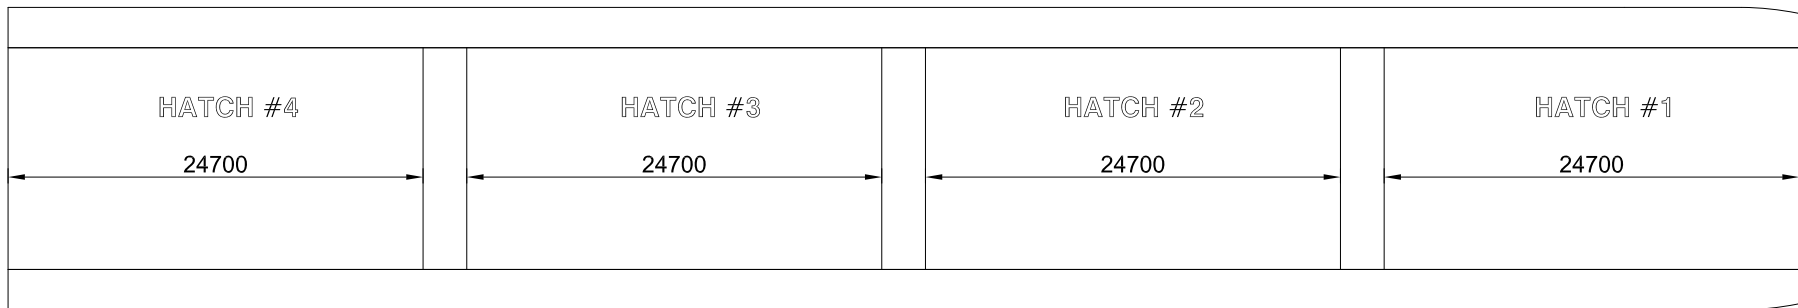

HOLD PROFILE

TANKTOP

HATCH LAYOUT

M/V "AZOV CONCEPT"
POCKET PLAN