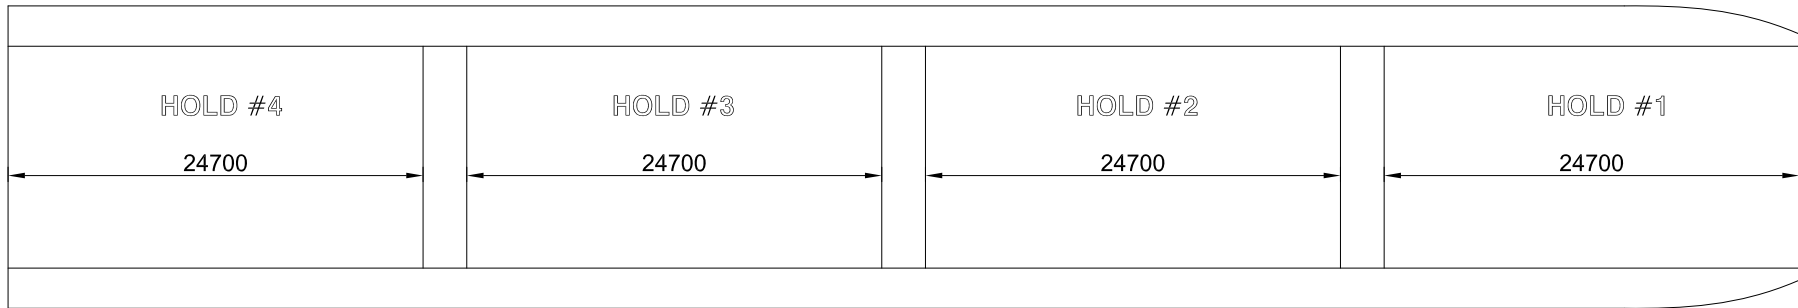

HOLD PROFILE

TANKTOP

HATCH LAYOUT

M/V "AZOV CONCEPT"
POCKET PLAN