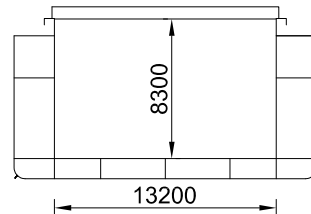

HOLD PROFILE

TANKTOP

HATCH LAYOUT

M/V "AZOV CONCEPT"
POCKET PLAN