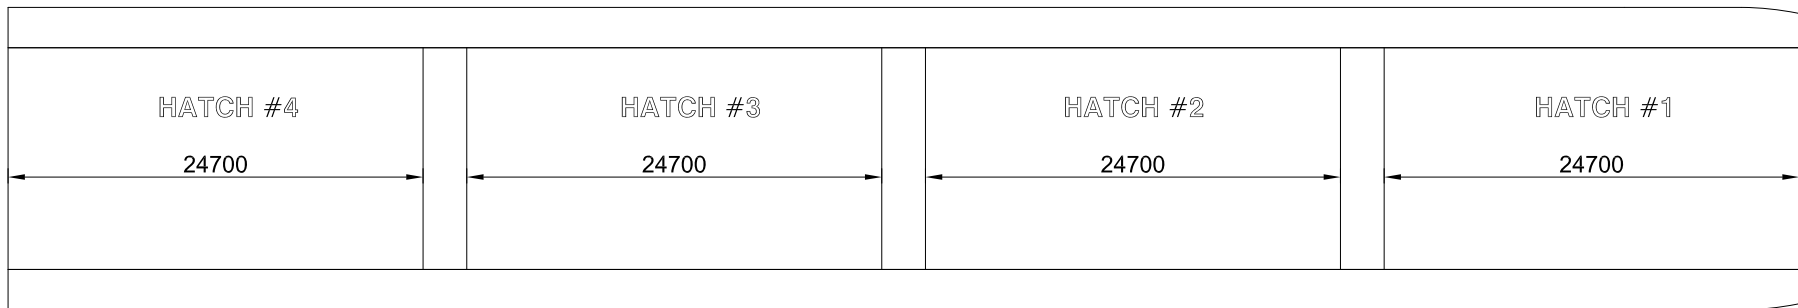

HOLD PROFILE

TANKTOP

HATCH LAYOUT

M/V "AZOV COAST"  
POCKET PLAN