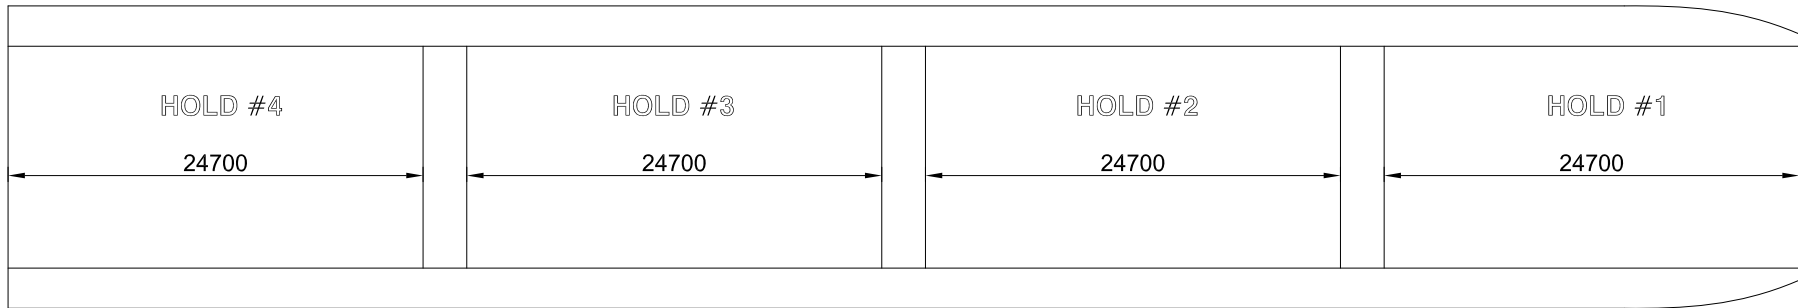

HOLD PROFILE

TANKTOP

HATCH LAYOUT

M/V "AZOV COAST"  
POCKET PLAN