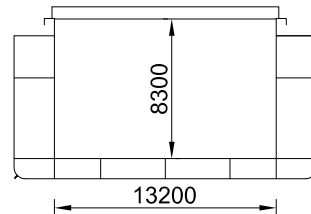

HOLD PROFILE

TANKTOP

HATCH LAYOUT

M/V "AZOV COAST"  
POCKET PLAN